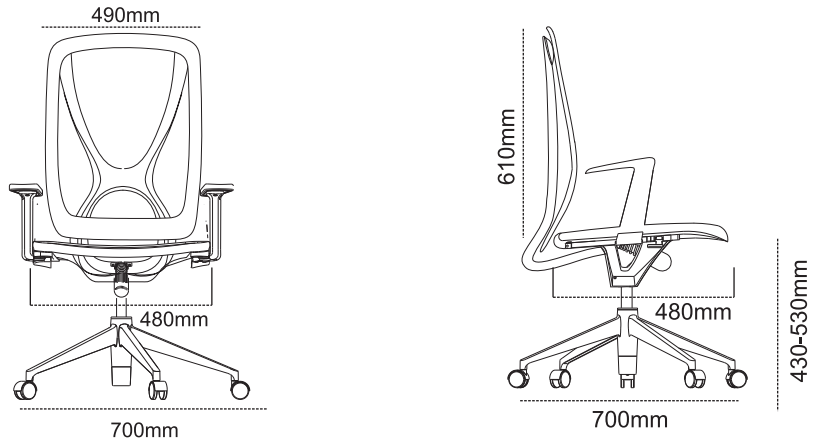

## SPECIFICATIONS

BACK: Glass Filled Nylon Moulded Frame | MESH: 100% Polyester / Elastomeric Mesh |  
 ARMREST: Fixed, Moulded Pad | MECHANISM: Self Weight Titrting with Class 3 /Class 4 Gaslift | BASE: PP

### Other Options:

PU Seating, Fixed PP Armrest / Adjustable Splayed Armrest with PU Pad, PP/Chrome/Nylon Base

Zodiac is an inspired range of aesthetic, modern, ergonomic and stylish seating systems from the i-space stable providing ideal, seat height, seat width & depth, lumbar support, armrest with smooth swivel and movements that not only looks good, but also feels good.